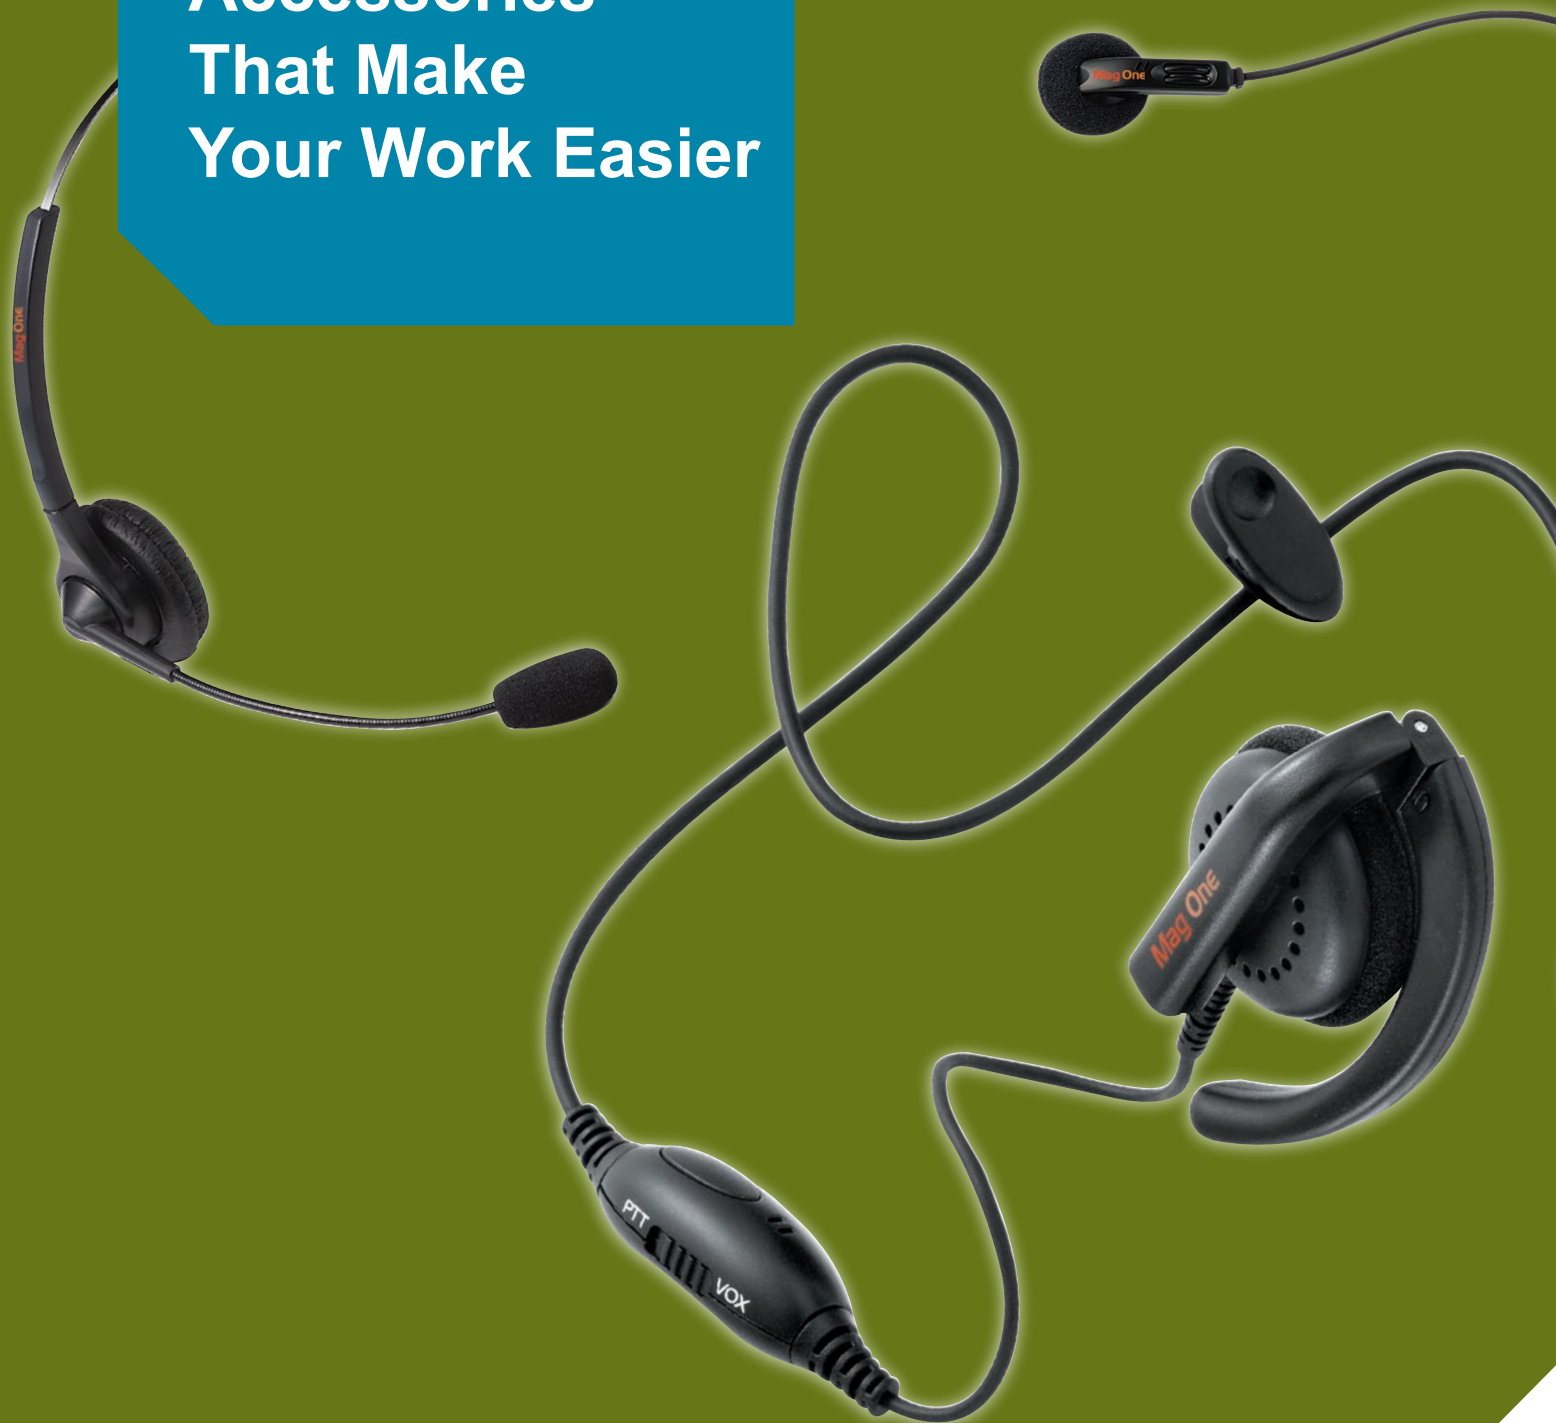

Mag One

Affordable
Accessories
That Make
Your Work Easier

Get exceptional price and performance
with the only value-priced accessories
tested and certified by Motorola.